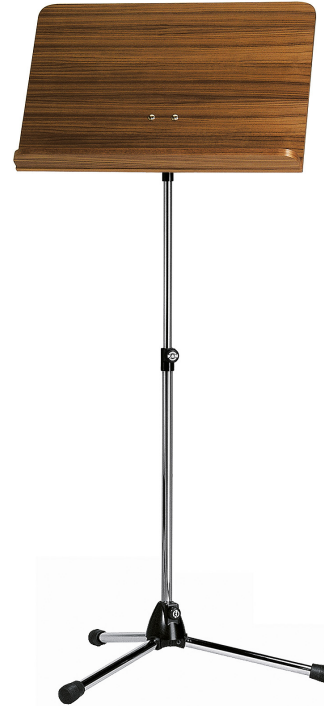

118/1

Orchestra music stand

Product variant

11811-050-02 - chrome stand, walnut wooden desk

Data

Connection stand/plate	prismatic »V-block« connector
EAN	4016842829392
Height	from 680 to 1,210 mm
Leg construction	socket with foldable legs
Material	steel stand, wooden desk
Music desk dimensions	550 x 355 mm
Product Category	Topline
Rod combination	2-piece folding design
Type	chrome stand, walnut wooden desk
Weight	4.35 kg

These professional-quality orchestra music stands are rock-steady thanks to the die-cast base and folding legs. A prismatic »V-block« connector attaches the removable desk to the stand. Desks are available in a variety of premium woods and other materials.