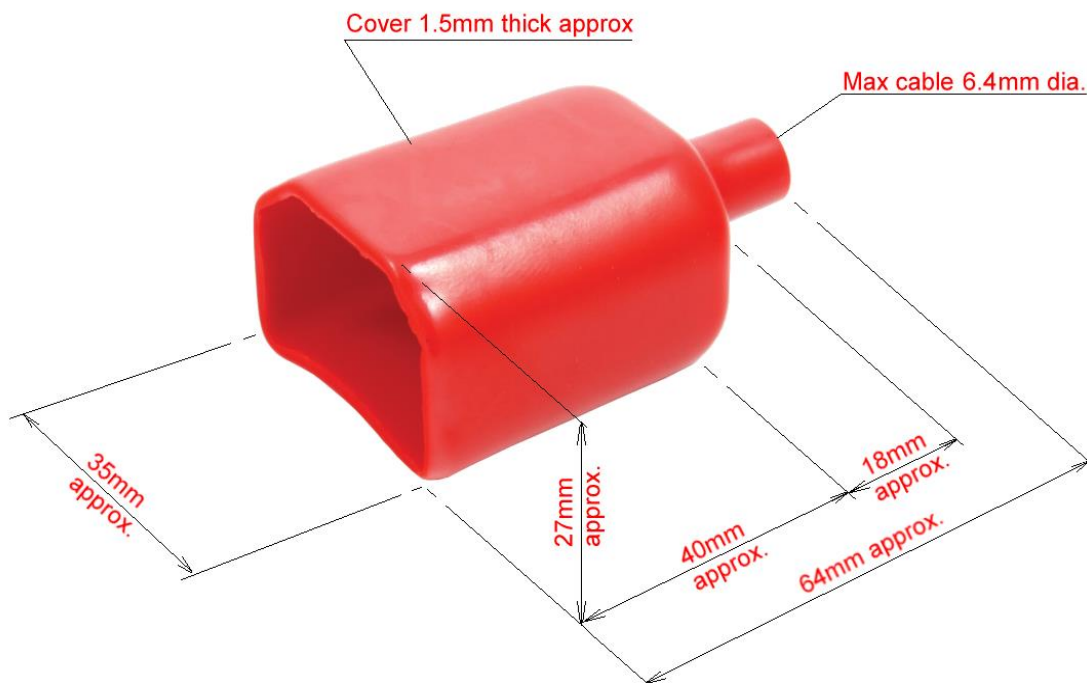

Insulating covers for mains panel mount connectors

42-159 CANFORD REAR INSULATING COVER For IEC AC mains male panel connector

Red PVC insulating cover for IEC male inlet panel mount connectors

42-148 IEC MAINS Insulating cover for female panel types

Red PVC insulating cover for IEC female outlet panel mount connectors

Insulating covers for mains panel mount connectors

42-149 IEC MAINS Insulating cover for male panel with fuse type

Black PVC insulating cover for IEC male inlet with fuse panel mount connectors