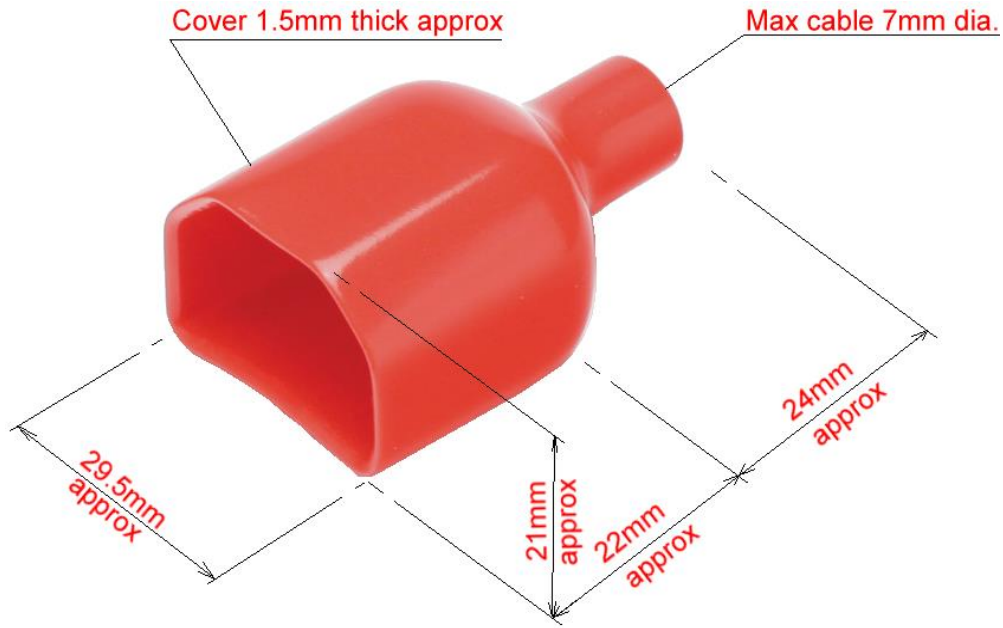

Insulating covers for mains panel mount connectors

42-159 CANFORD REAR INSULATING COVER For IEC AC mains male panel connector

Red PVC insulating cover for IEC male inlet panel mount connectors

42-148 IEC MAINS Insulating cover for female panel types

Red PVC insulating cover for IEC female outlet panel mount connectors

Insulating covers for mains panel mount connectors

42-149 IEC MAINS Insulating cover for male panel with fuse type

Black PVC insulating cover for IEC male inlet with fuse panel mount connectors