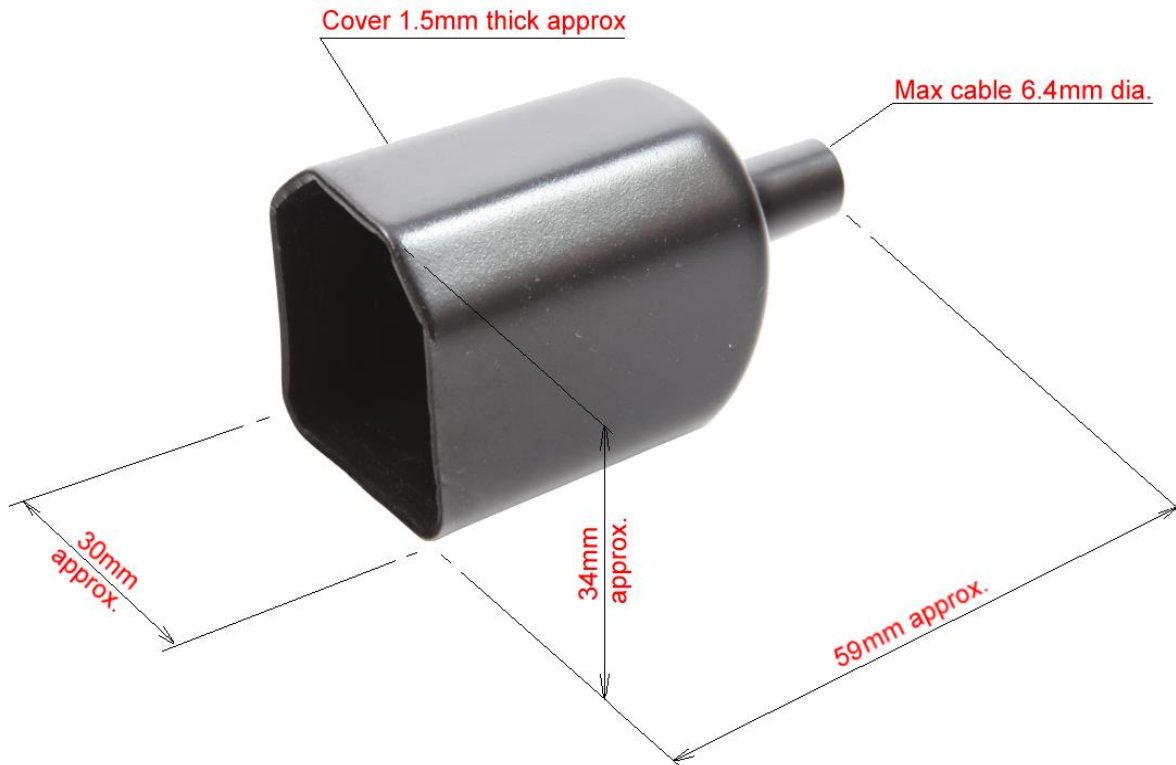

Insulating covers for mains panel mount connectors

42-159 CANFORD REAR INSULATING COVER For IEC AC mains male panel connector

Red PVC insulating cover for IEC male inlet panel mount connectors

42-148 IEC MAINS Insulating cover for female panel types

Red PVC insulating cover for IEC female outlet panel mount connectors

Insulating covers for mains panel mount connectors

42-149 IEC MAINS Insulating cover for male panel with fuse type

Black PVC insulating cover for IEC male inlet with fuse panel mount connectors