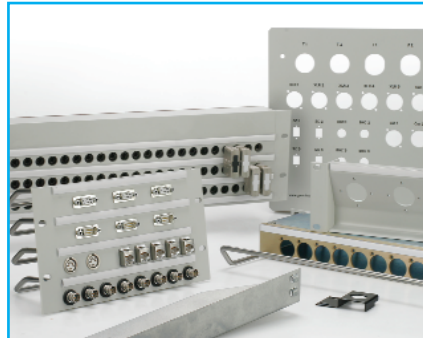

Canford Tailgate and Wallbox termination panels

- Unique 'Z' profile aluminium extrusion
- 2U high, up to 7 connectors - uses minimum rack space
- ▶ Connectors angled down significantly reduces fibre or cable bending stress
- ▶ Flat types for low level or bottom of rack termination
- Extremely rugged solid aluminium with integral bracing
- Standard and low profile lacing bar options
- ▶ Custom cut-outs, colour, screen-printing and engraving
- ▶ Available for ALL broadcast video and audio connectors including:
Canare, Lemo, WWFischer, Hirose JRC, MIL26/41, Apollo Pro, Opticon

SMPTE 304M and TRIAX CONNECTOR GUIDE TAILGATE and WALLBOX PANELS TERMINATION PANELS OUTSIDE BROADCAST BREAKOUT STAGE BOXES

Standard and Custom termination panels

- Shallow 'Z' profile 2U extrusion to accommodate BNC and XLR connectors
- Flat types, 1U, 2U and 3U
- ▶ Fully loaded BNC HD, XLR and F-type termination panels
- ▶ Broadcast style data panels (Cat5e, Cat6, RS422, Ethercon, D-sub, USB, Firewire)
- Canford 'Universal' unpopulated panel kit (includes connector mounting screws)
- Half rack and custom widths
- ▶ Standard cranked lacing bars fitted, low profile option. Snap-on Designation strips
- Custom panel cut-outs
- 'Universal' panel assembly service - the most cost effective solution

Outside broadcast breakout stageboxes

- Based on the robust Neutrik stagebox
- Canford manufactured to include:
latching XLRs on metal plates, runners on base, engraved numbers
- ▶ MIL26 and MIL41
- ▶ MIL-C-5015 - Apollo 25, Apollo 37
- Standard or custom wiring
- Single ended or feedthrough
- ▶ Fully compatible with other standard connectors