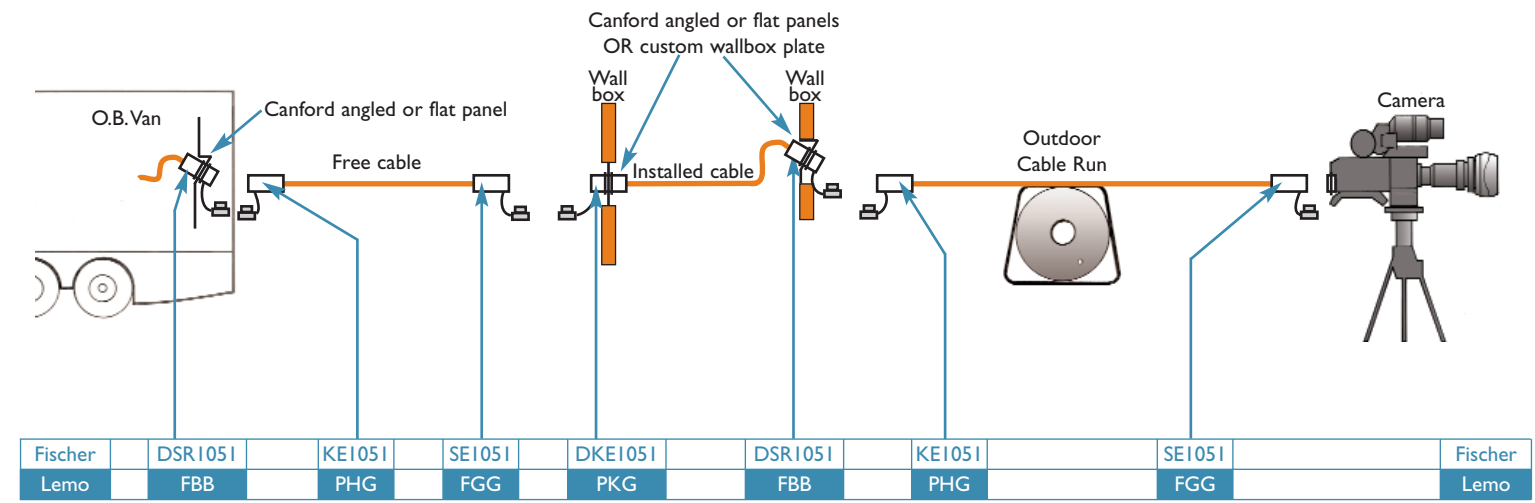

SMPTE 304M (connectors) & 311M (cable)

OUTSIDE BROADCAST VAN

STADIUM

STUDIO

Canare and Lemo SMPTE 304M connectors are inter-mateable. Fischer have a different latching system.

U.K. Sales 0191 418 1122
sales@canford.co.uk

CANFORD
THE **source**
www.canford.co.uk

International Sales +44 191 418 1133
international@canford.co.uk

Typical TRIAX camera connections

OUTSIDE BROADCAST VAN

STADIUM

STUDIO

U.K. Sales 0191 418 1122
sales@canford.co.uk