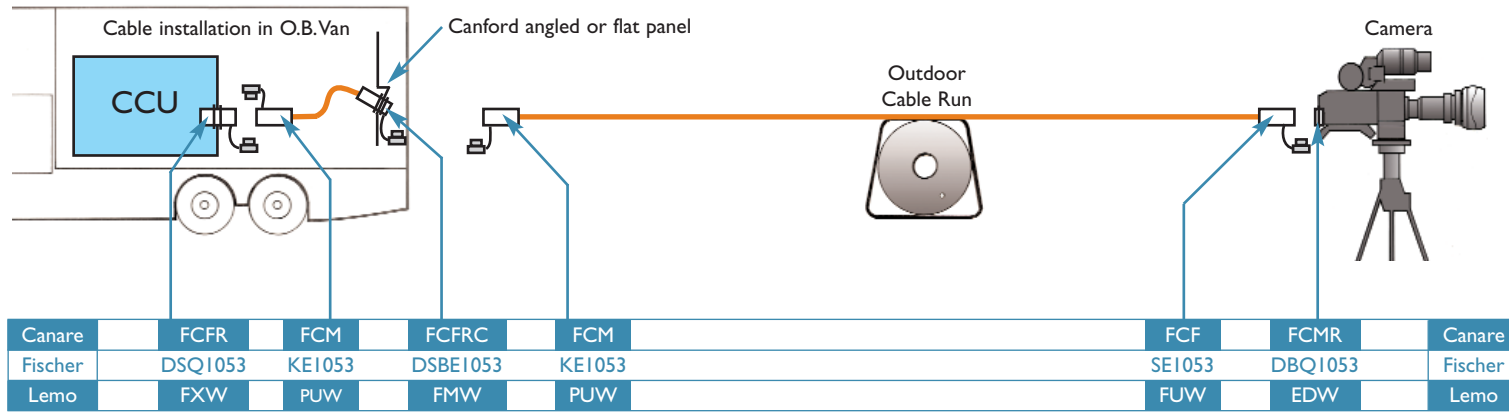

SMPTE 304M (connectors) & 311M (cable)

OUTSIDE BROADCAST VAN

STADIUM

STUDIO

Canare and Lemo SMPTE 304M connectors are inter-mateable. Fischer have a different latching system.

U.K. Sales 0191 418 1122
sales@canford.co.uk