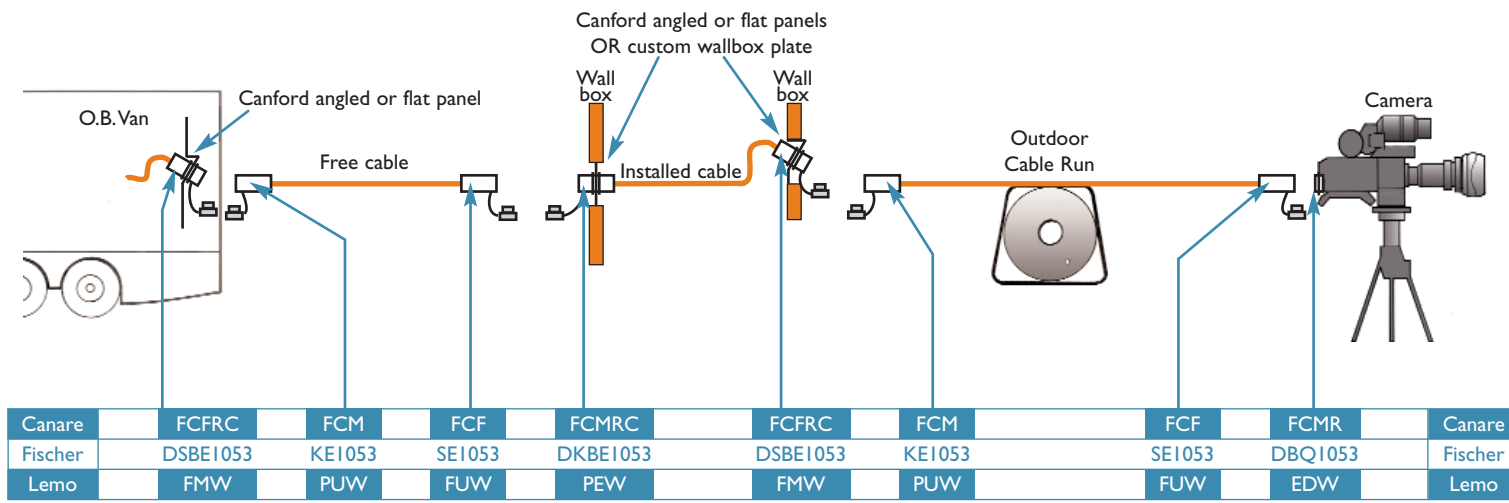

Outside broadcast breakout stageboxes

- Based on the robust Neutrik stagebox
- Canford manufactured to include:
latching XLRs on metal plates, runners on base, engraved numbers
- ▶ MIL26 and MIL41
- ▶ MIL-C-5015 - Apollo 25, Apollo 37
- Standard or custom wiring
- Single ended or feedthrough
- ▶ Fully compatible with other standard connectors

SMPTE 304M (connectors) & 311M (cable)

OUTSIDE BROADCAST VAN

STADIUM

STUDIO

Canare and Lemo SMPTE 304M connectors are inter-mateable. Fischer have a different latching system.

U.K. Sales 0191 418 1122
sales@canford.co.uk