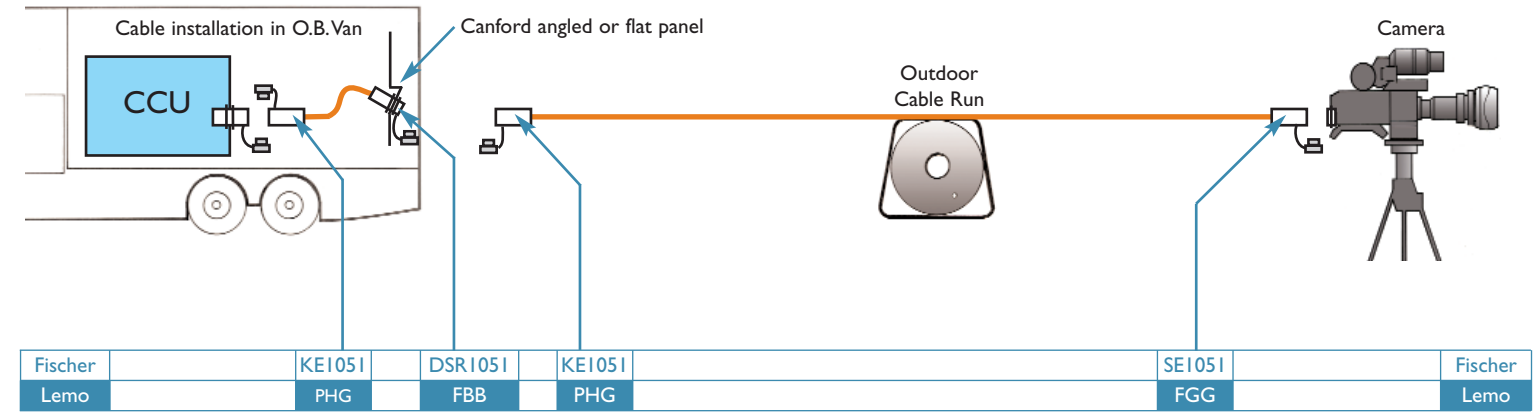

Typical TRIAX camera connections

OUTSIDE BROADCAST VAN

STADIUM