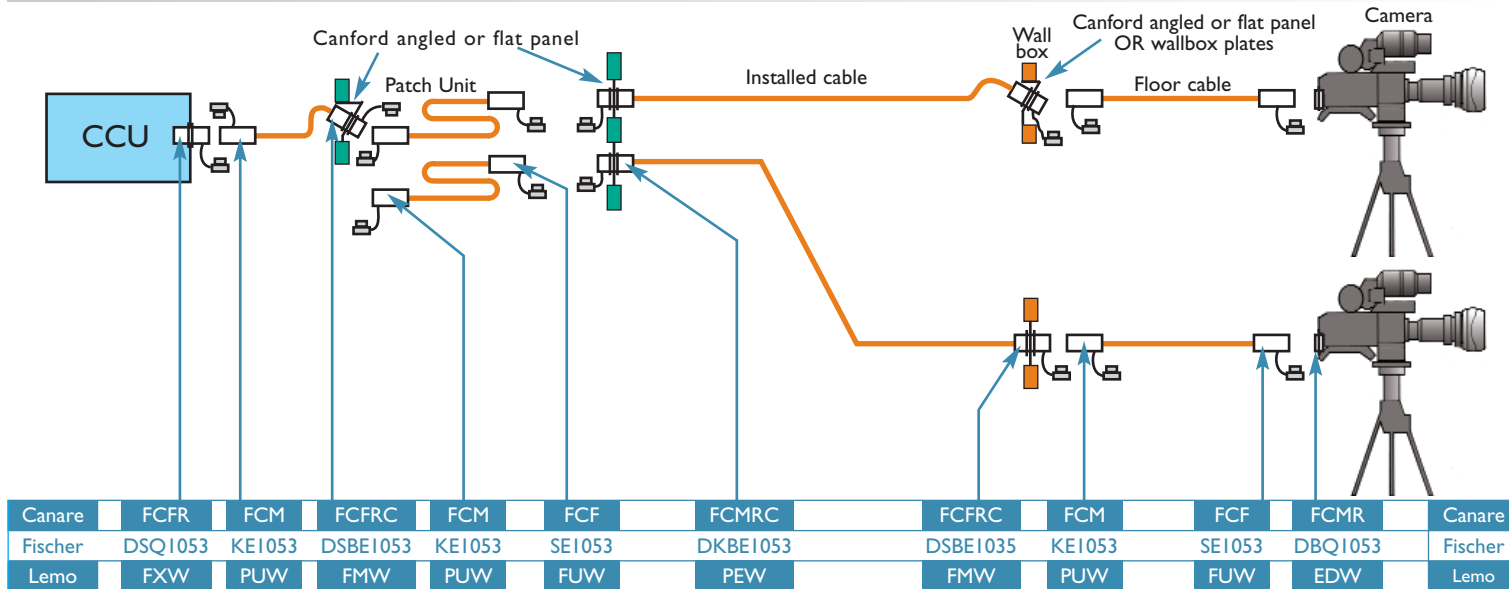

SMPTE 304M (connectors) & 311M (cable)

OUTSIDE BROADCAST VAN

STADIUM

STUDIO

Canare and Lemo SMPTE 304M connectors are inter-mateable. Fischer have a different latching system.

U.K. Sales 0191 418 1122
sales@canford.co.uk