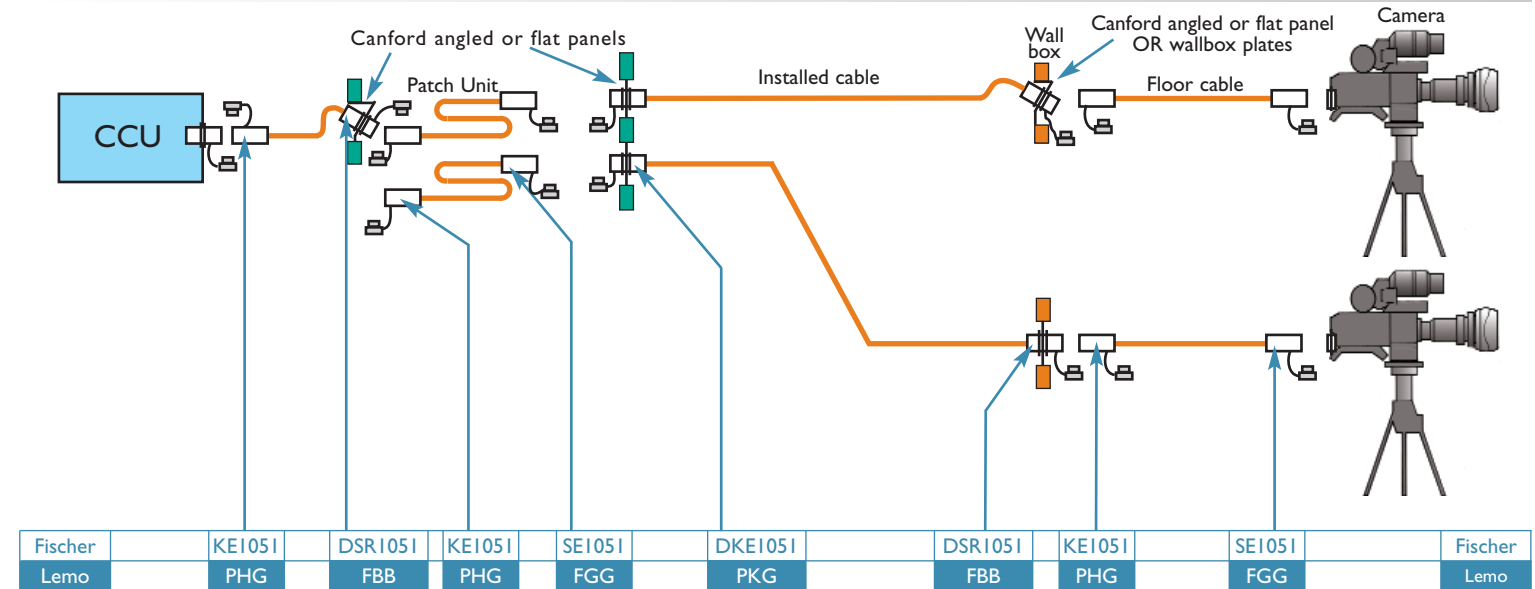

Outside broadcast breakout stageboxes

- Based on the robust Neutrik stagebox
- Canford manufactured to include:
latching XLRs on metal plates, runners on base, engraved numbers
- ▶ MIL26 and MIL41
- ▶ MIL-C-5015 - Apollo 25, Apollo 37
- Standard or custom wiring
- Single ended or feedthrough
- ▶ Fully compatible with other standard connectors

SMPTE 304M (connectors) & 311M (cable)

OUTSIDE BROADCAST VAN

STADIUM

STUDIO

Canare and Lemo SMPTE 304M connectors are inter-mateable. Fischer have a different latching system.

U.K. Sales 0191 418 1122
sales@canford.co.uk

CANFORD
THE **source**
www.canford.co.uk

International Sales +44 191 418 1133
international@canford.co.uk

Typical TRIAX camera connections

OUTSIDE BROADCAST VAN

STADIUM

STUDIO

U.K. Sales 0191 418 1122
sales@canford.co.uk