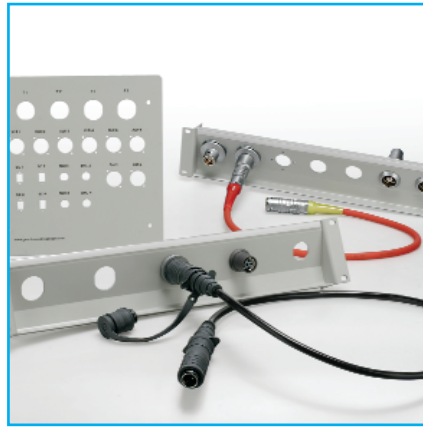

Canford Tailgate and Wallbox termination panels

- Unique 'Z' profile aluminium extrusion
- 2U high, up to 7 connectors - uses minimum rack space
- ▶ Connectors angled down significantly reduces fibre or cable bending stress
- ▶ Flat types for low level or bottom of rack termination
- Extremely rugged solid aluminium with integral bracing
- Standard and low profile lacing bar options
- ▶ Custom cut-outs, colour, screen-printing and engraving
- ▶ Available for ALL broadcast video and audio connectors including:
Canare, Lemo, WWFischer, Hirose JRC, MIL26/41, Apollo Pro, Opticon

SMPTE 304M and TRIAX CONNECTOR GUIDE TAILGATE and WALLBOX PANELS TERMINATION PANELS OUTSIDE BROADCAST BREAKOUT STAGE BOXES

Standard and Custom termination panels

- Shallow 'Z' profile 2U extrusion to accommodate BNC and XLR connectors
- Flat types, 1U, 2U and 3U
- ▶ Fully loaded BNC HD, XLR and F-type termination panels
- ▶ Broadcast style data panels (Cat5e, Cat6, RS422, Ethercon, D-sub, USB, Firewire)
- Canford 'Universal' unpopulated panel kit (includes connector mounting screws)
- Half rack and custom widths
- ▶ Standard cranked lacing bars fitted, low profile option. Snap-on Designation strips
- Custom panel cut-outs
- 'Universal' panel assembly service - the most cost effective solution

Outside broadcast breakout stageboxes

- Based on the robust Neutrik stagebox
- Canford manufactured to include:
latching XLRs on metal plates, runners on base, engraved numbers
- ▶ MIL26 and MIL41
- ▶ MIL-C-5015 - Apollo 25, Apollo 37
- Standard or custom wiring
- Single ended or feedthrough
- ▶ Fully compatible with other standard connectors