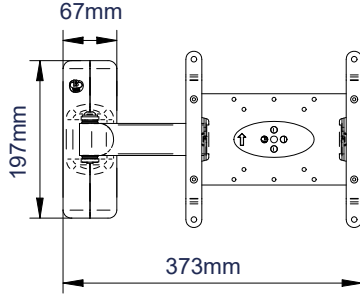

FRONT VIEW - FOLDED TO WALL