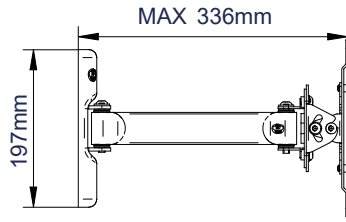

FRONT VIEW - MAXIMUM EXTENSION