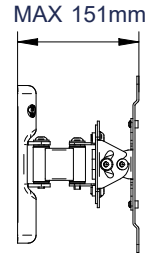

SIDE VIEW - MAXIMUM EXTENSION