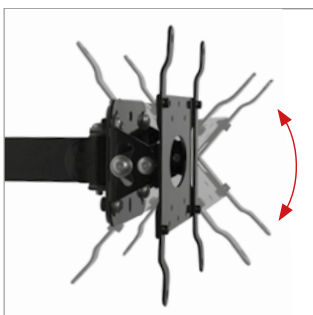

B-TECH AV MOUNTS™

BT75 14

SINGLE ARM FLAT SCREEN WALL MOUNT WITH TILT & SWIVEL

ALTERNATIVE
SHORT ARM
INCLUDED

Designed to mount medium sized flat screens, the BT75 14 features a single swivel arm with easy tilt adjustment. The wall plate features 'OWLS' on wall levelling system to ensure a straight and smart installation. The BT75 14 is also compatible with B-Tech's range of poles and collars, increasing the number of different ways it can be mounted, ideal for commercial applications as well as home installations. Security screws are provided to help prevent unauthorized removal of the screen.

SPECIFICATION

| | |
|-------------------------|------------------------|
| Recommended screen size | up to 47" |
| Max load | 25kg |
| VESA® compatibility | up to 200 x 200 |
| Tilt | +/- 40° |
| Swivel | 180° (at wall) |
| Distance from wall | Min: 95mm - Max: 336mm |
| Colour | Black |

FEATURES

- Easy tilt and swivel adjustment
- Features two swivel points: 180° at wall and 240° at interface
- Alternative short arm included
- Folds flat to the wall
- Features On Wall Levelling System for perfect mounting
- Includes CLIPLOGIC® cable management
- Coverplates included for a neat and tidy installation
- Includes Security locking screws and Allen key to prevent unauthorised removal of the screen
- Simple 'hook-on' installation with all mounting hardware included

Easy tilt adjustment of +/-40°

Security locking screws provided

Alternative short arm also included

CLIPLOGIC™ cable management

FRONT VIEW - MAXIMUM EXTENSION

SIDE VIEW - MAXIMUM EXTENSION

FRONT VIEW - FOLDED TO WALL