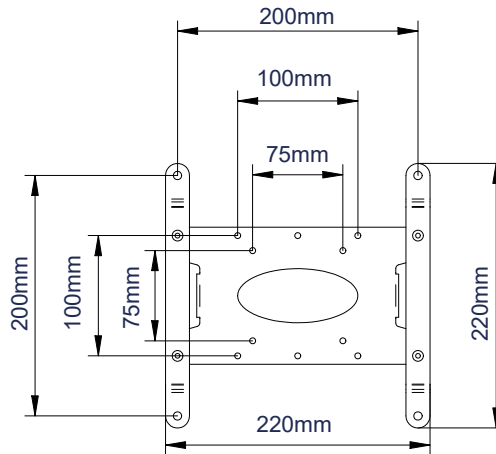

SIDE VIEW - FOLDED TO WALL

INTERFACE PLATE - FRONT VIEW

PACKING INFORMATION

COLOUR:	ORDER REF:	EAN CODE:	MASTER CARTON QTY:	INNER CARTON QTY:	MASTER CARTON WEIGHT:	MASTER CARTON CUBE:
Black	BT7514-PRO/PB	5019318750137	2	0	7.1kg	0.031cbm