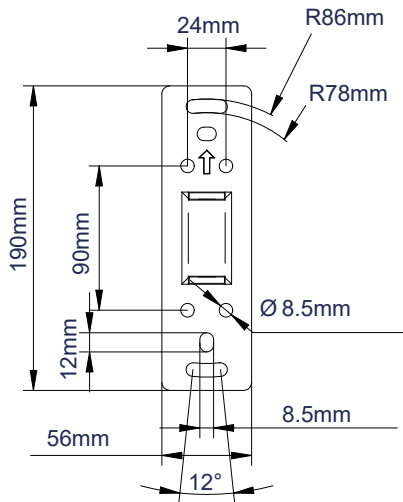

WALL PLATE

PACKING INFORMATION

COLOUR:	ORDER REF:	EAN CODE:	MASTER CARTON QTY:	INNER CARTON QTY:	MASTER CARTON WEIGHT:	MASTER CARTON CUBE:
Black	BT7514-PRO/PB	5019318750137	2	0	7.1kg	0.031cbm

RELATED PRODUCTS AND ACCESSORIES OF THE BT7514